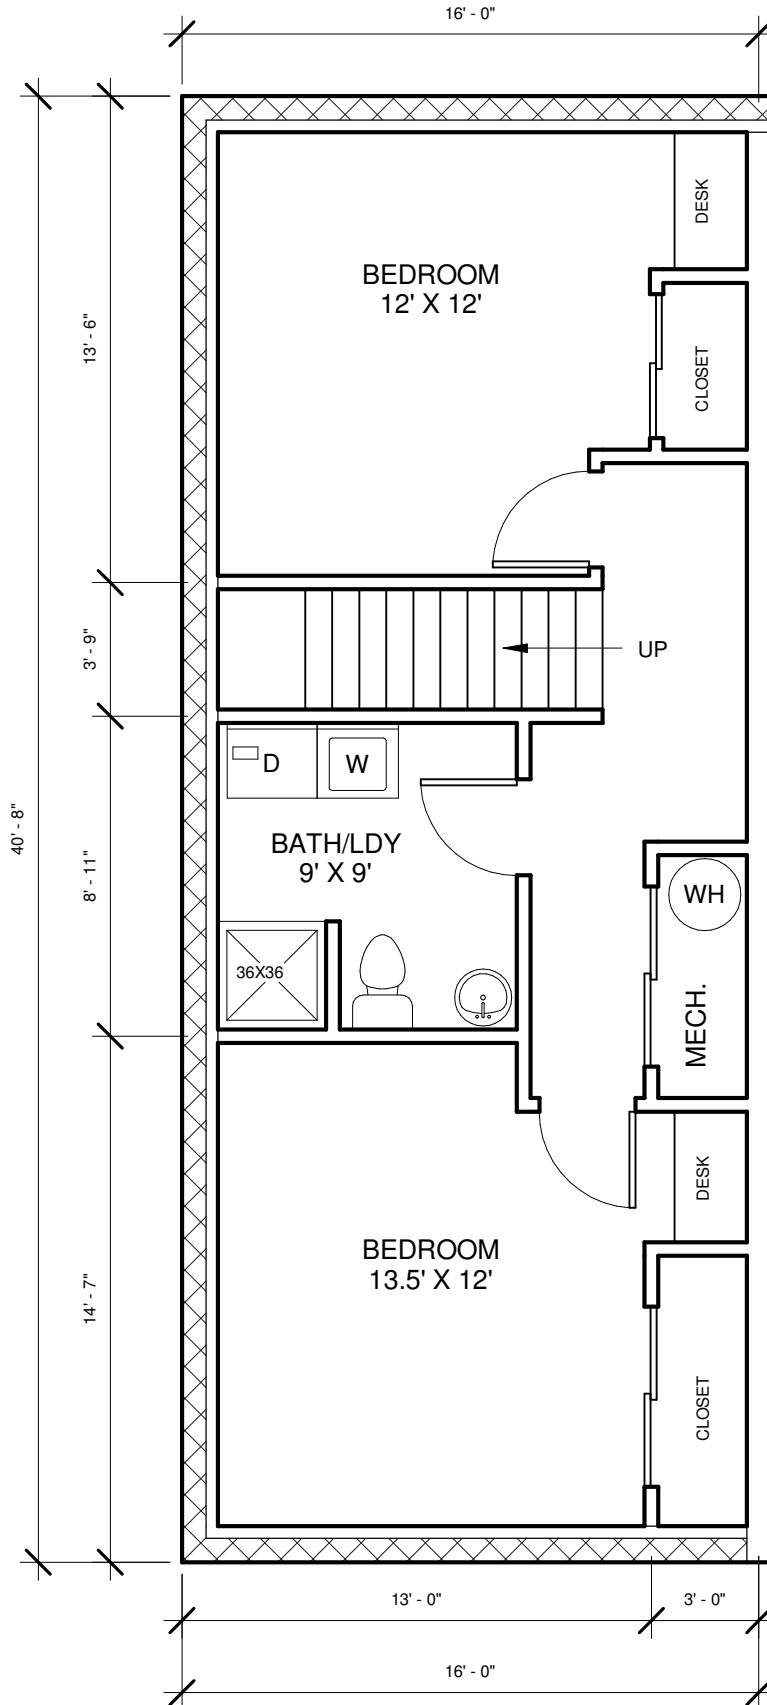

872 23RD AVENUE SE

LOWER LEVEL = 650 SF
TOTAL = 1300 SQ FT

872 23RD AVE. SE

MAIN FLOOR = 650 SF
TOTAL = 1300 SF