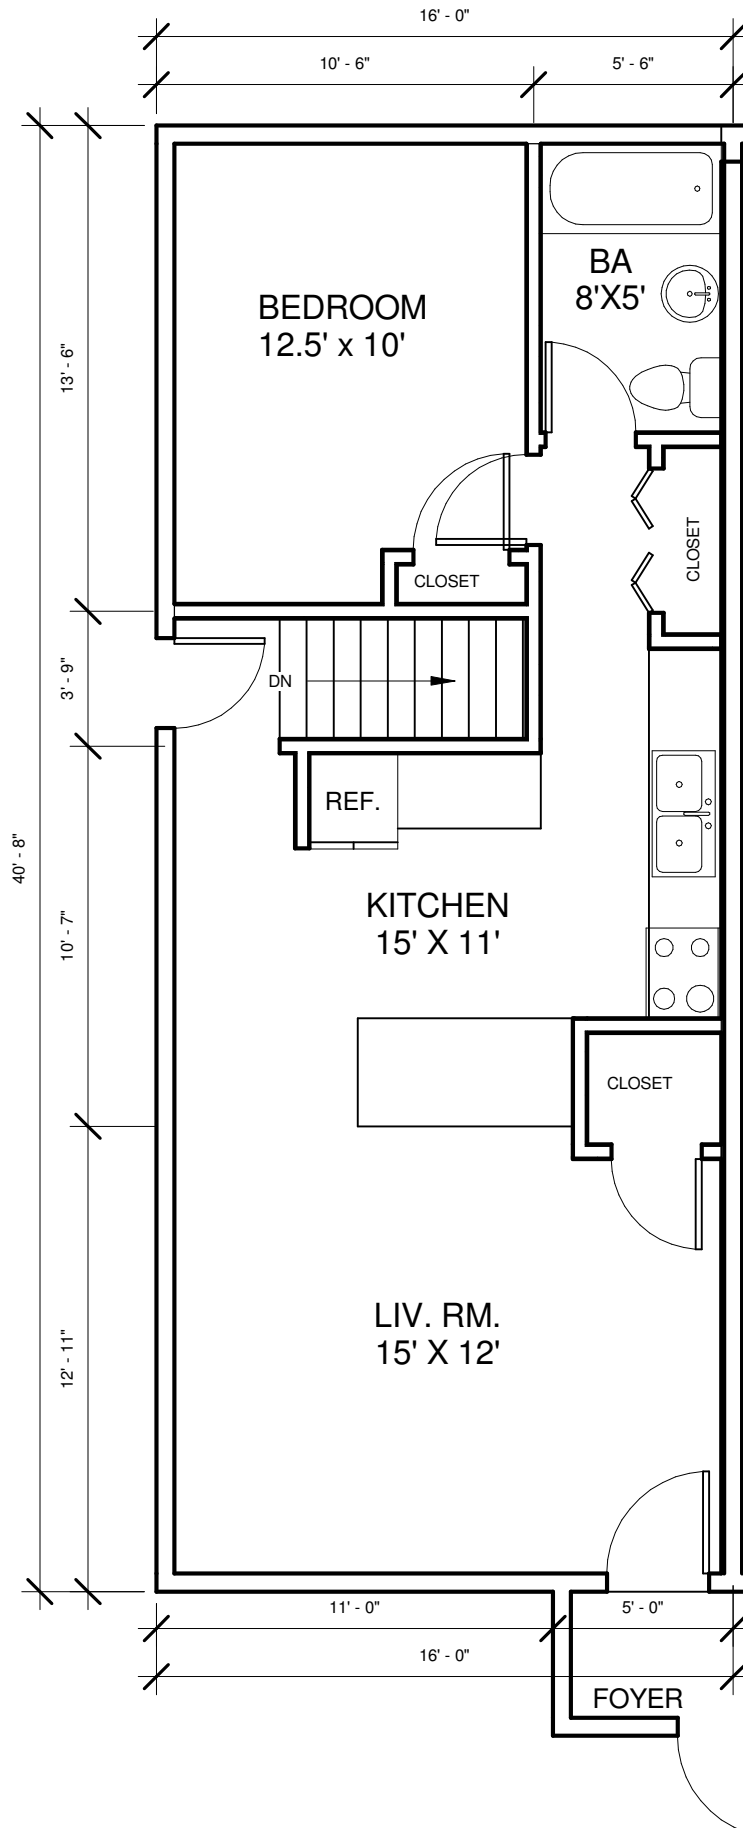

872 23RD AVENUE SE

LOWER LEVEL = 650 SF
TOTAL = 1300 SQ FT

872 23RD AVE. SE

MAIN FLOOR = 650 SF
TOTAL = 1300 SF