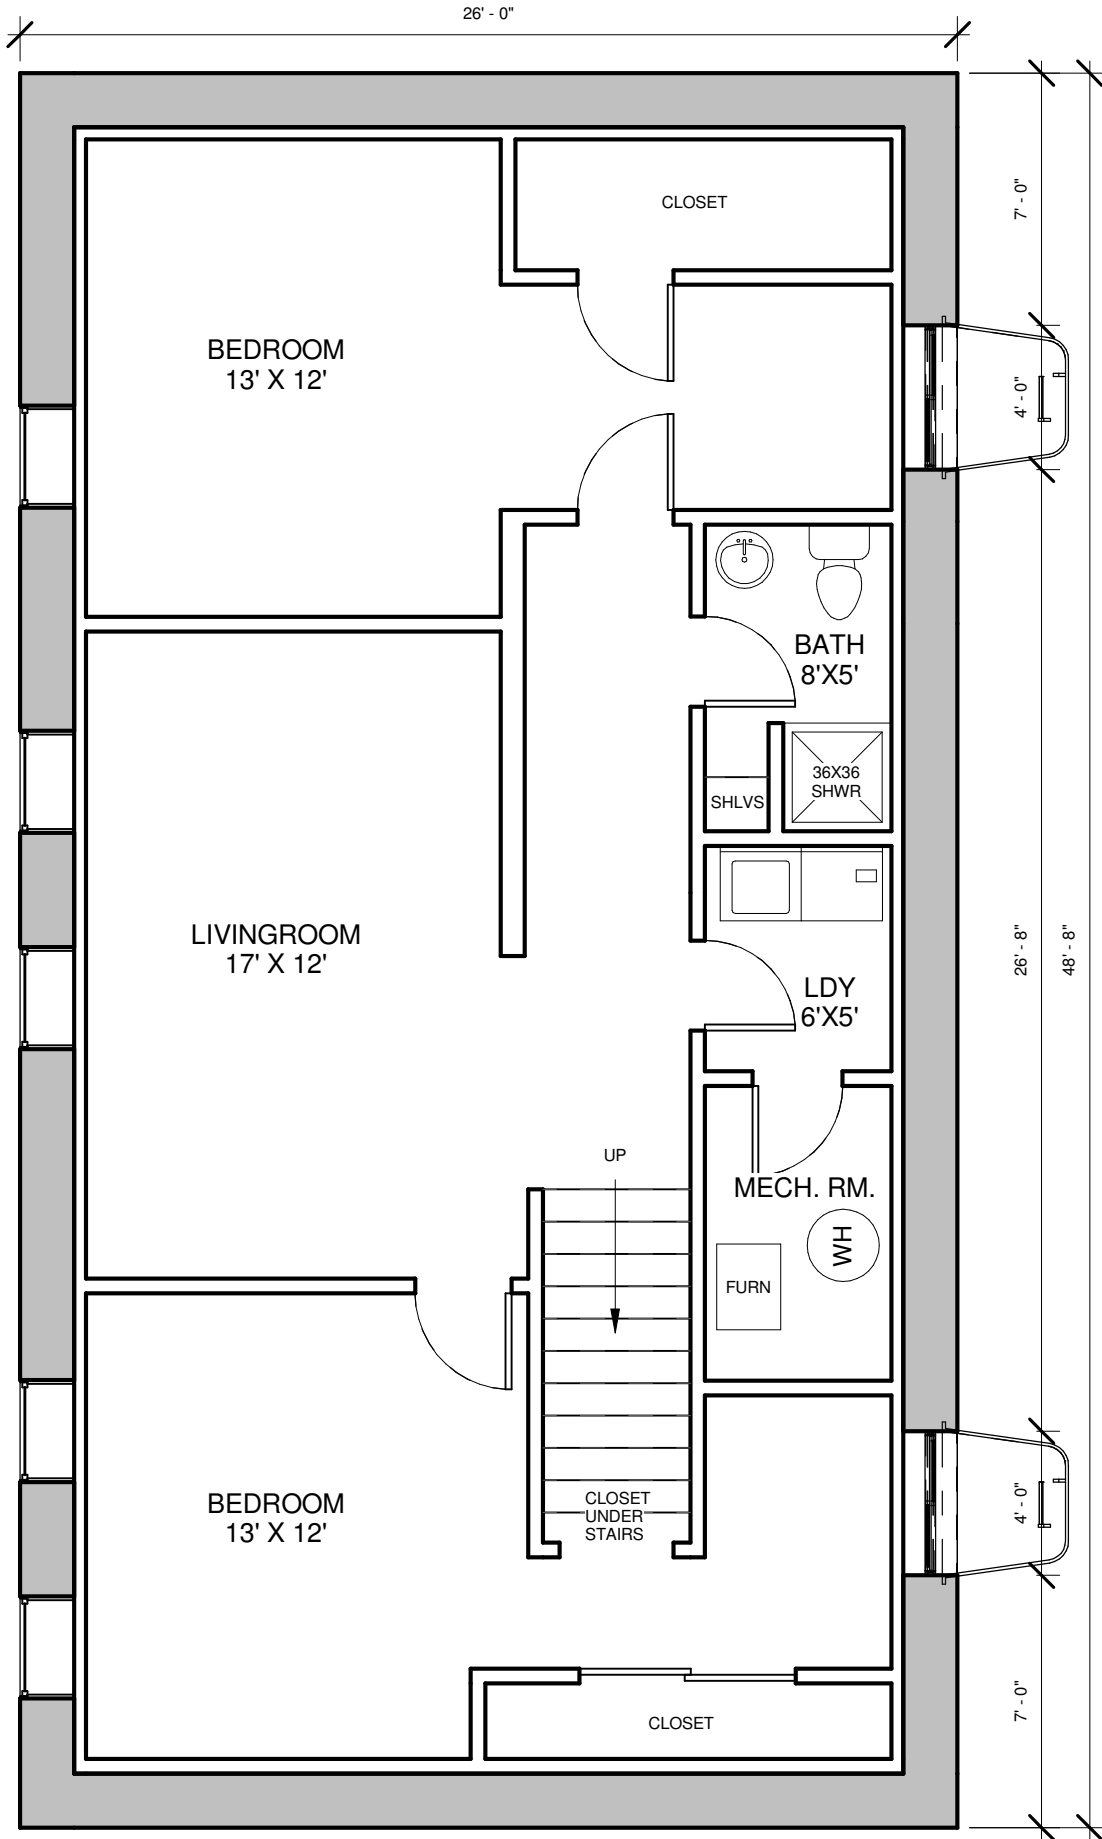

1039 16TH AVENUE SE

**BSMNT FLOOR - 1248 SF
TOTAL = 2513 SF**

1039 16TH AVENUE SE